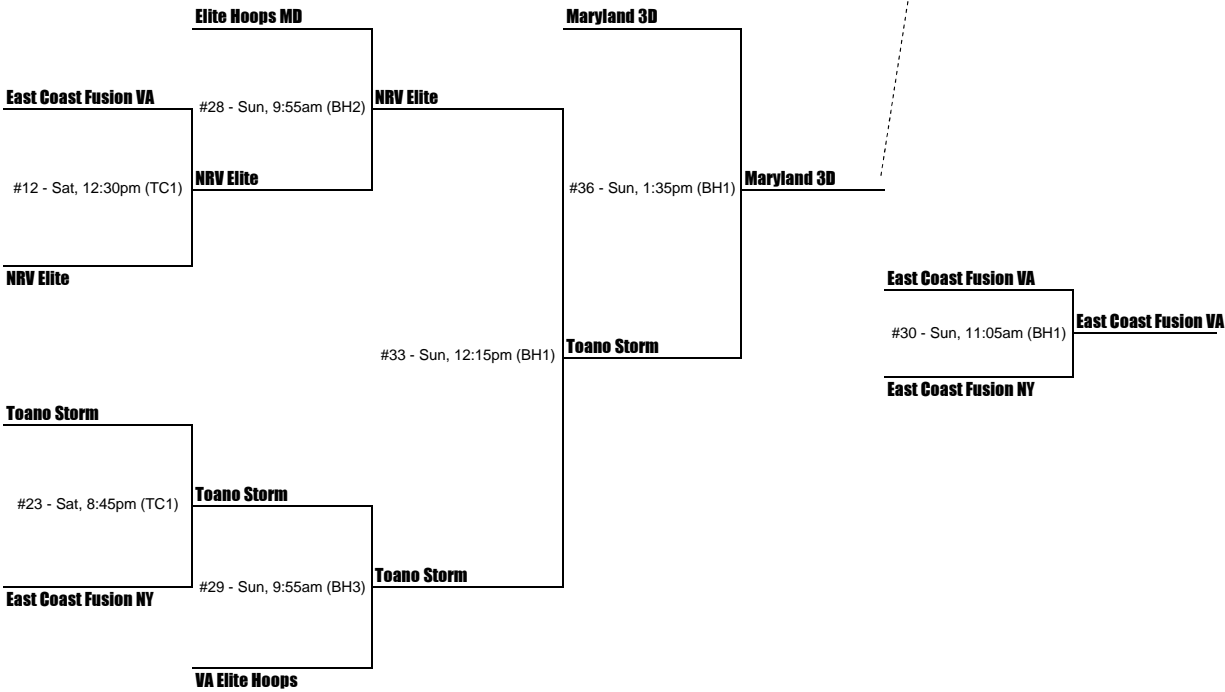

The Showdown U16 Division

Winner's Bracket

(top team listed is the HOME team and will wear their light uniforms)

Maryland 3D

Loser's Bracket

Site Locations				
BH1/BH2/BH3 The Big House 5501 Midlothian Turnpike Richmond, VA 23225	DR1 Deep Run HS 4801 Tiwn Hickory Rd. Glen Allen, VA 23059	TC1 Tomahawk Creek School 1600 Learning Place Loop Midlothian, VA 23114	UT1/UT2/UT3/UT4 U-Turn Sports Academy 2101 Maywill Street Richmond, VA 23230	BHS Benedictine High School 204 N. Sheppard Street Richmond, VA 23221